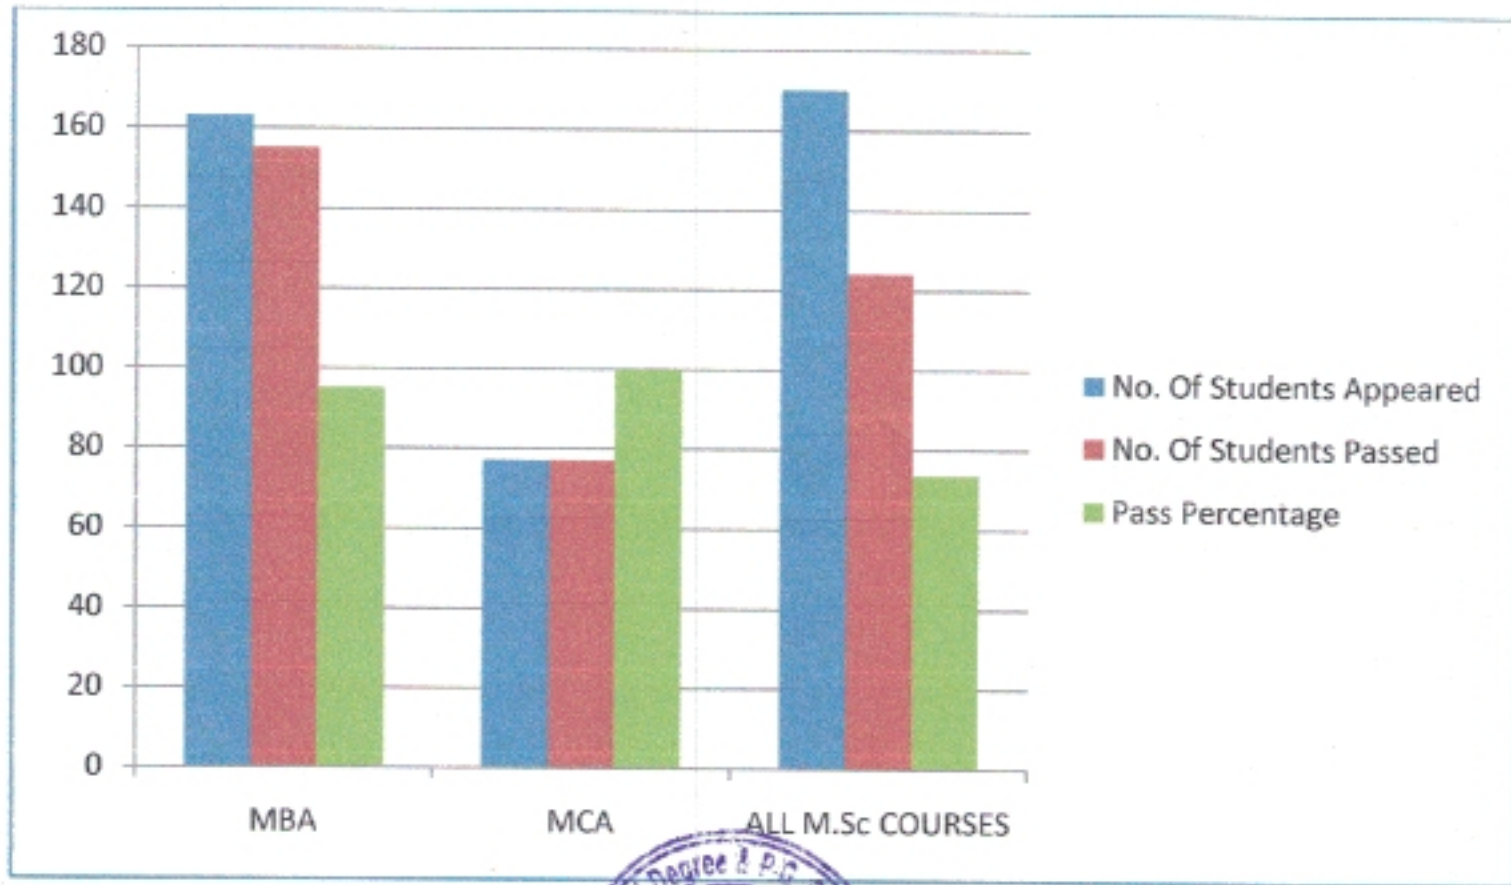

KAKATIYA UNIVERSITY RESULT ANALYSIS
PG 2017-2018

COURSE III YR	No. Of Students Appeared	No. Of Students Passed	Pass Percentage
MBA	163	155	95.09202454
MCA	77	77	100
ALL M.Sc COURSES	170	124	73.57

Principal
Vagdevi Degree & P.G. College
Kishanpura, Hanumakonda.