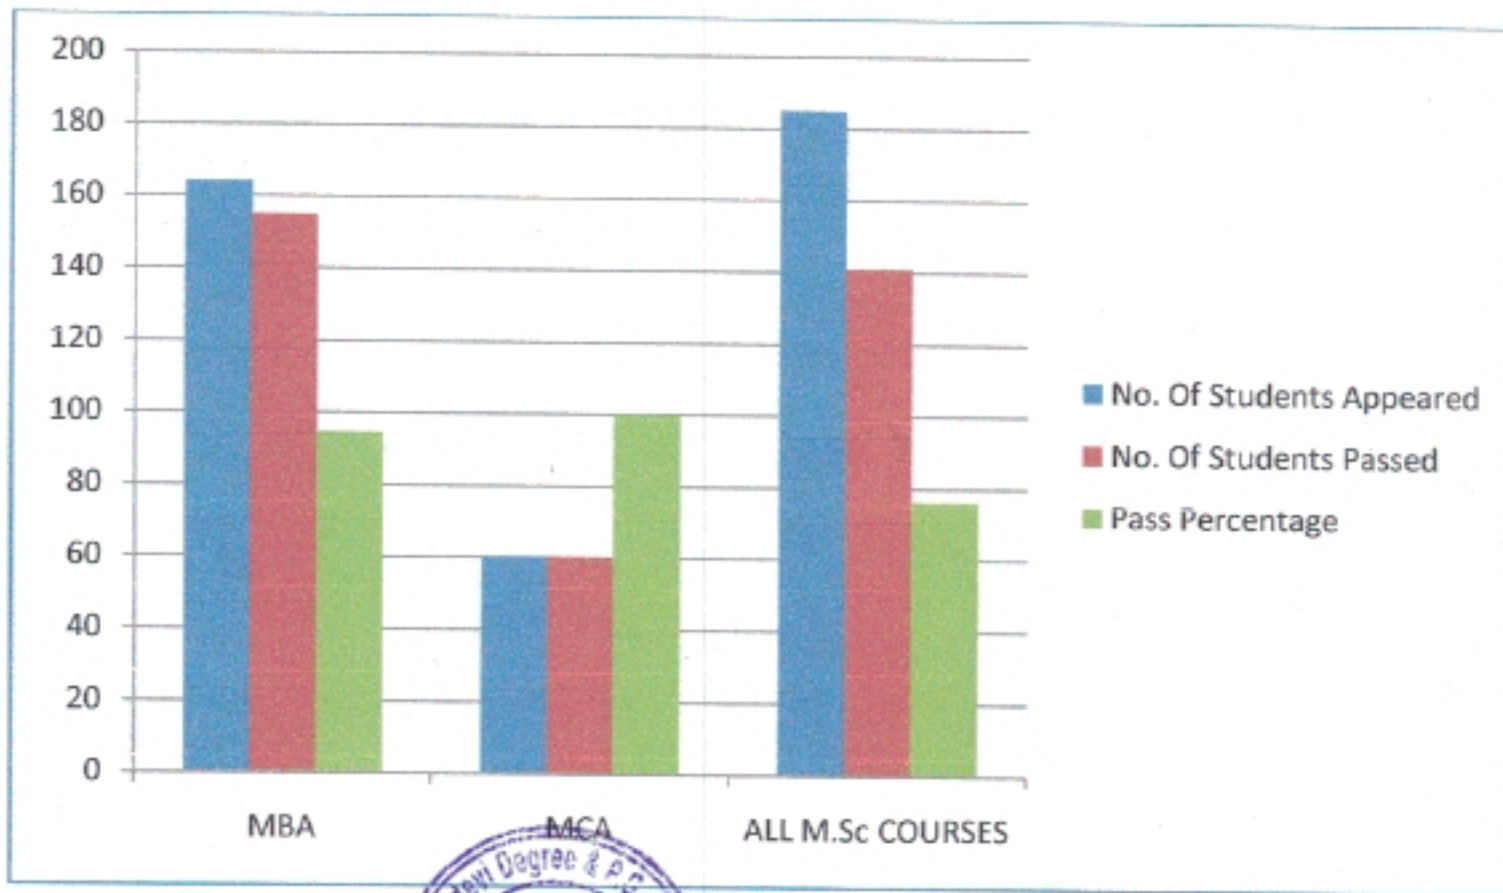

KAKATIYA UNIVERSITY RESULT ANALYSIS
PG 2019-2020

COURSE III YR	No. Of Students Appeared	No. Of Students Passed	Pass Percentage
MBA	164	155	94.51219512
MCA	60	60	100
ALL M.Sc COURSES	185	141	76.21621622

A. Anandhalau

Principals
Vaagdevi Degree & P.G. College
Kishanpura, Hanumakonda.