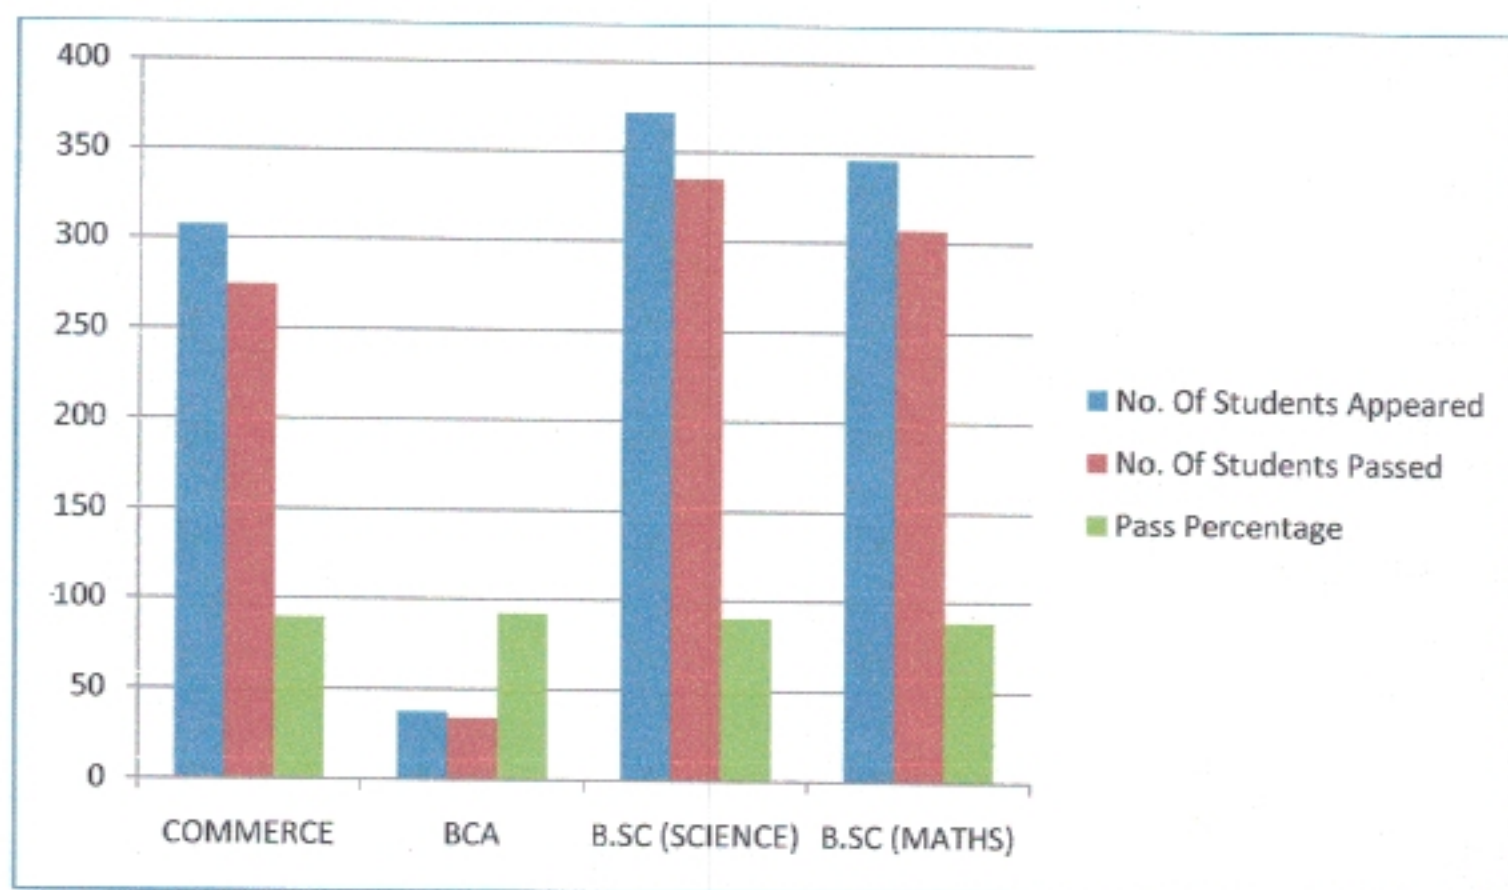

KAKATIYA UNIVERSITY RESULT ANALYSIS
UG 2018-2019

COURSE III YR	No. Of Students Appeared	No. Of Students Passed	Pass Percentage
COMMERCE	307	274	89.25081433
BCA	37	34	91.89189189
B.SC (SCIENCEENCE)	372	335	90.05376344
B.SC (MATHSHS)	346	307	88.7283237

Principal
Vaagdevi Degree & P.G. College,
Krishanpura, Hanumakonda.