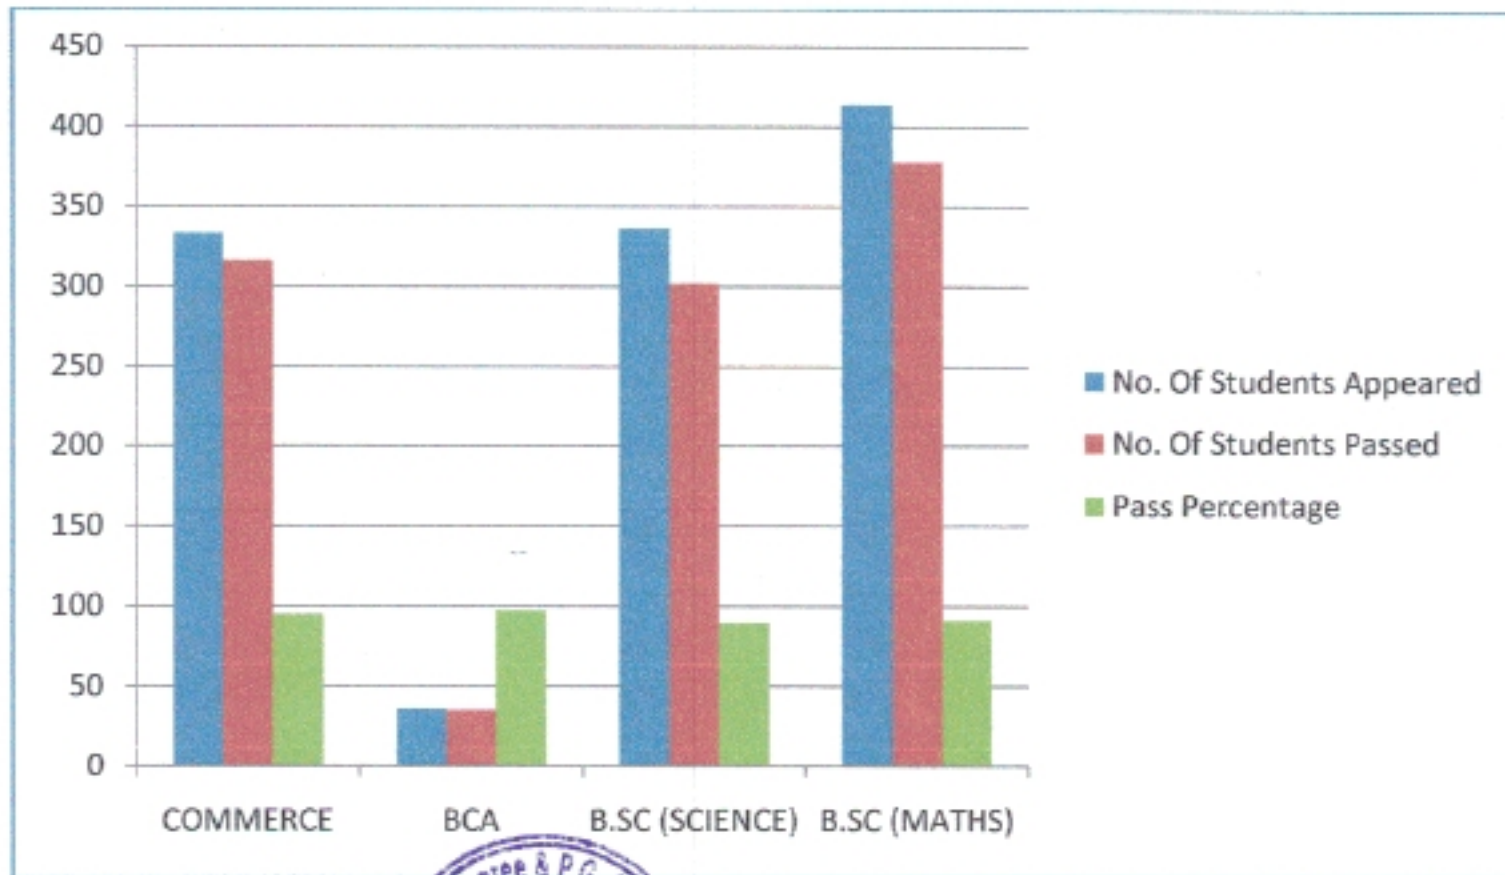

KAKATIYA UNIVERSITY RESULT ANALYSIS
UG 2019-2020

COURSE III YR	No. Of Students Appeared	No. Of Students Passed	Pass Percentage
COMMERCE	333	316	94.89489489
BCA	36	35	97.22222222
B.SC (SCIENCEENCE)	336	302	89.88095238
B.SC (MATHSHS)	414	378	91.30434783

Principal
Vaagdevi Degree & P.G. College
Kishanpura, Hanumakonda.