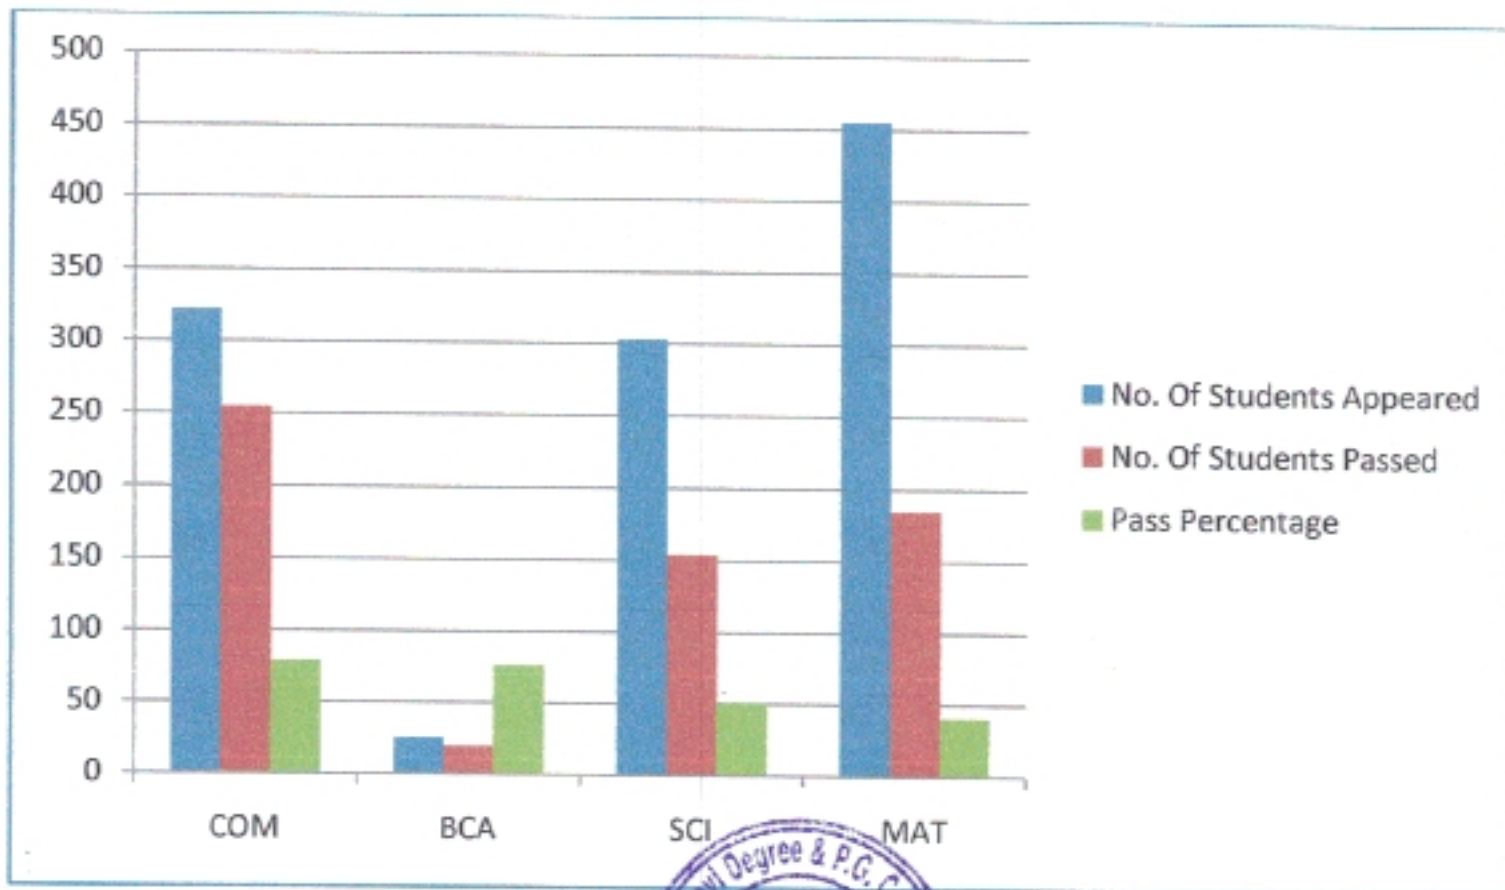

KAKATIYA UNIVERSITY RESULT ANALYSIS
UG 2017-2018

COURSE III YR	No. Of Students Appeared	No. Of Students Passed	Pass Percentage
COMMERCE	322	254	78.88198758
BCA	25	19	76
SCIENCE	303	154	50.82508251
MATHS	455	185	40.65934066

A. Subhadharani
Principal
Vaagdevi Degree & P.G. College
Kishanpura, Hanumakonda.