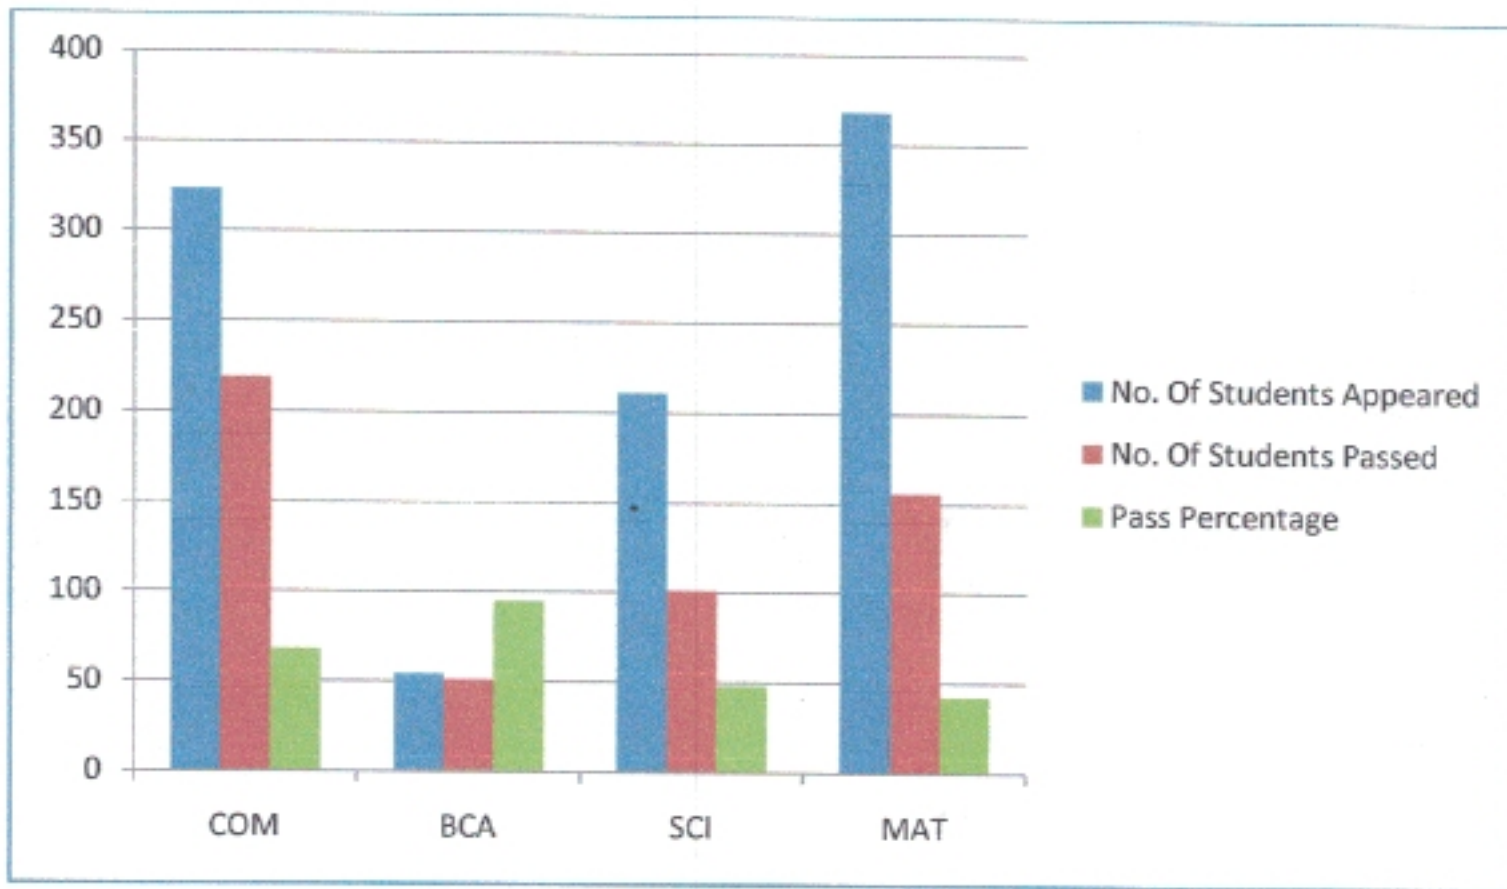

KAKATIYA UNIVERSITY RESULT ANALYSIS
UG 2016-2017

COURSE III YR	No. Of Students Appeared	No. Of Students Passed	Pass Percentage
COMMERCE	323	219	67.80185759
BCA	54	51	94.44444444
SCIENCE	211	101	47.86729858
MATHS	368	156	42.39130435

A. Subhadharan

Principal
Vaagdevi Degree & P.G. College
Kishanpura, Hanumakonda.