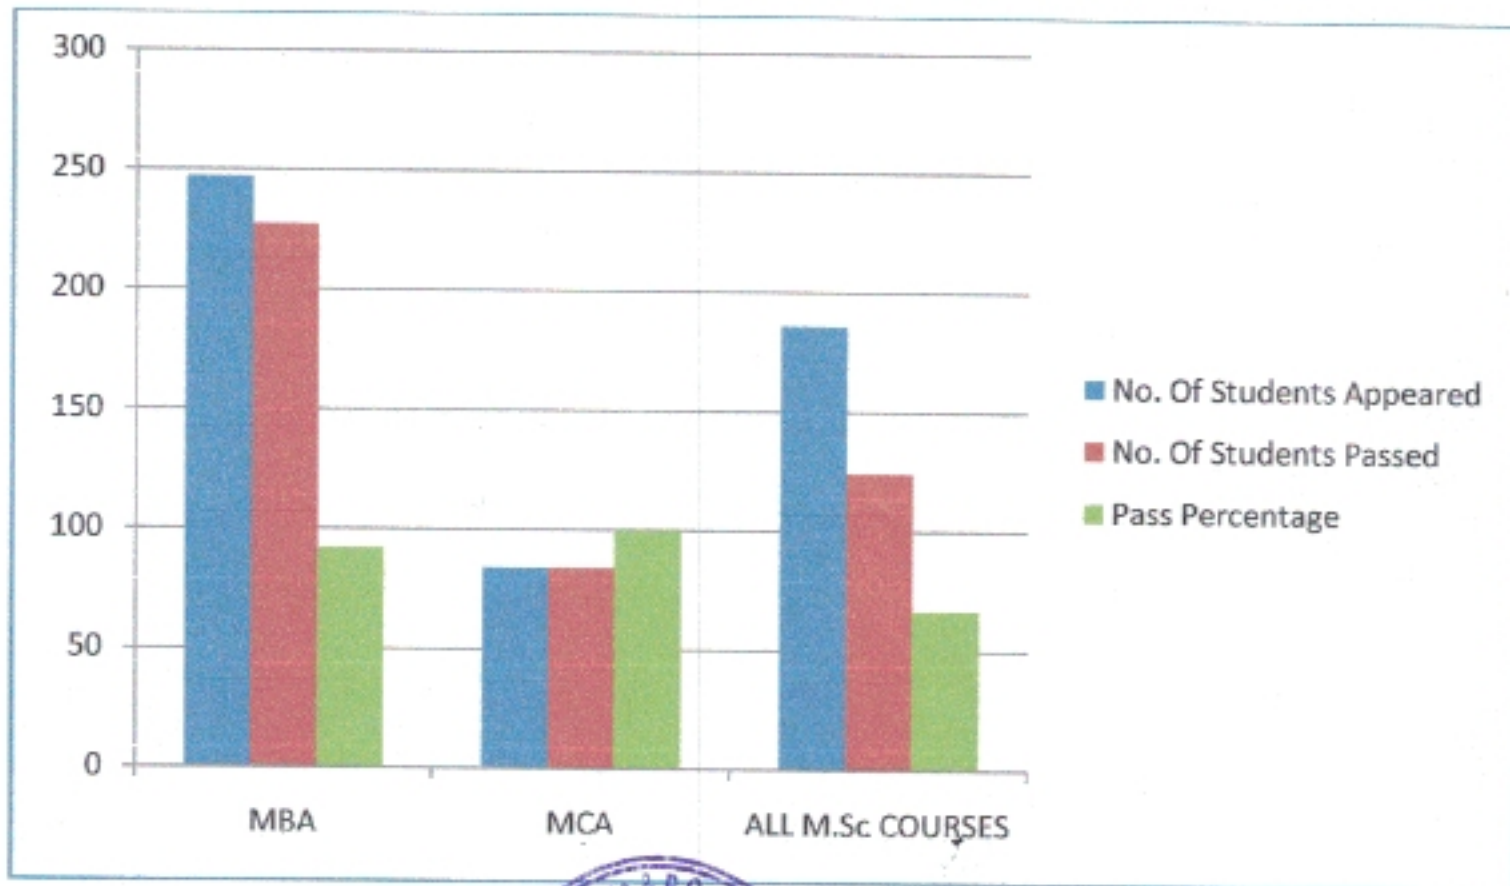

KAKATIYA UNIVERSITY RESULT ANALYSIS
PG 2016-2017

COURSE III YR	No. Of Students Appeared	No. Of Students Passed	Pass Percentage
MBA	247	227	91.90283401
MCA	84	84	100
ALL M.Sc COURSES	186	124	66.66666667

A. Subashakar

Principal
Vaagdevi Degree & P.G. College
Kishanpura, Hanumakonda.