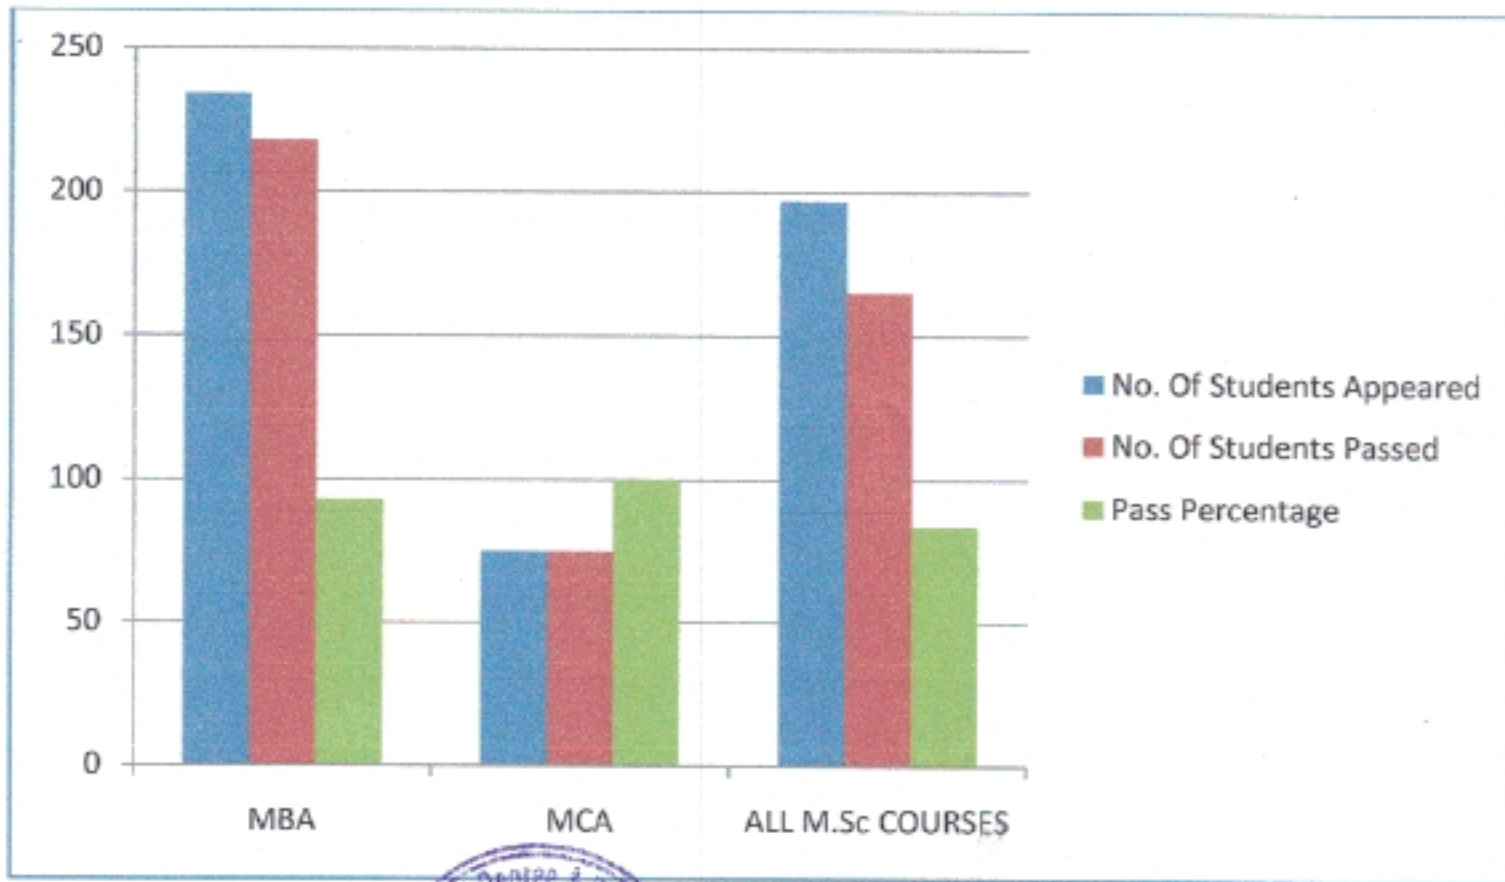

KAKATIYA UNIVERSITY RESULT ANALYSIS
PG 2020 - 2021

COURSE III YR	No. Of Students Appeared	No. Of Students Passed	Pass Percentage
MBA	234	218	93.16239316
MCA	75	75	100
ALL M.Sc COURSES	197	165	83.75634518

Principal
Vaagdevi Degree & P.G. College
Hanumanpura, Hanumatkonda.