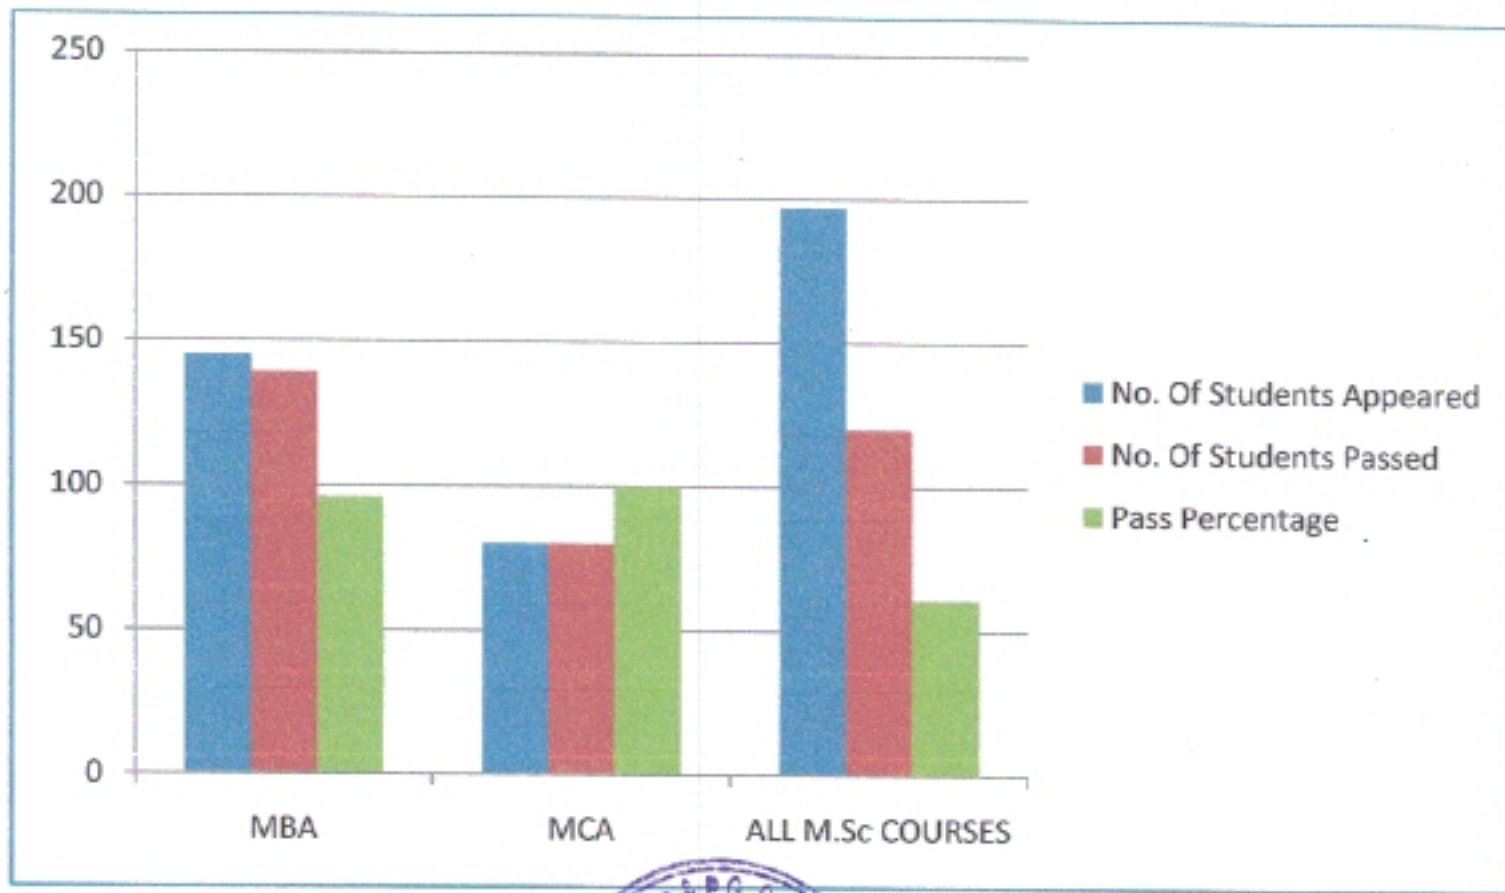

KAKATIYA UNIVERSITY RESULT ANALYSIS
PG 2018-2019

COURSE III YR	No. Of Students Appeared	No. Of Students Passed	Pass Percentage
MBA	145	139	95.86206897
MCA	80	80	100
ALL M.Sc COURSES	197	120	60.91370558

Principal
Vaagdevi Degree & P.G. College
Kishanpura, Hanumakonda.