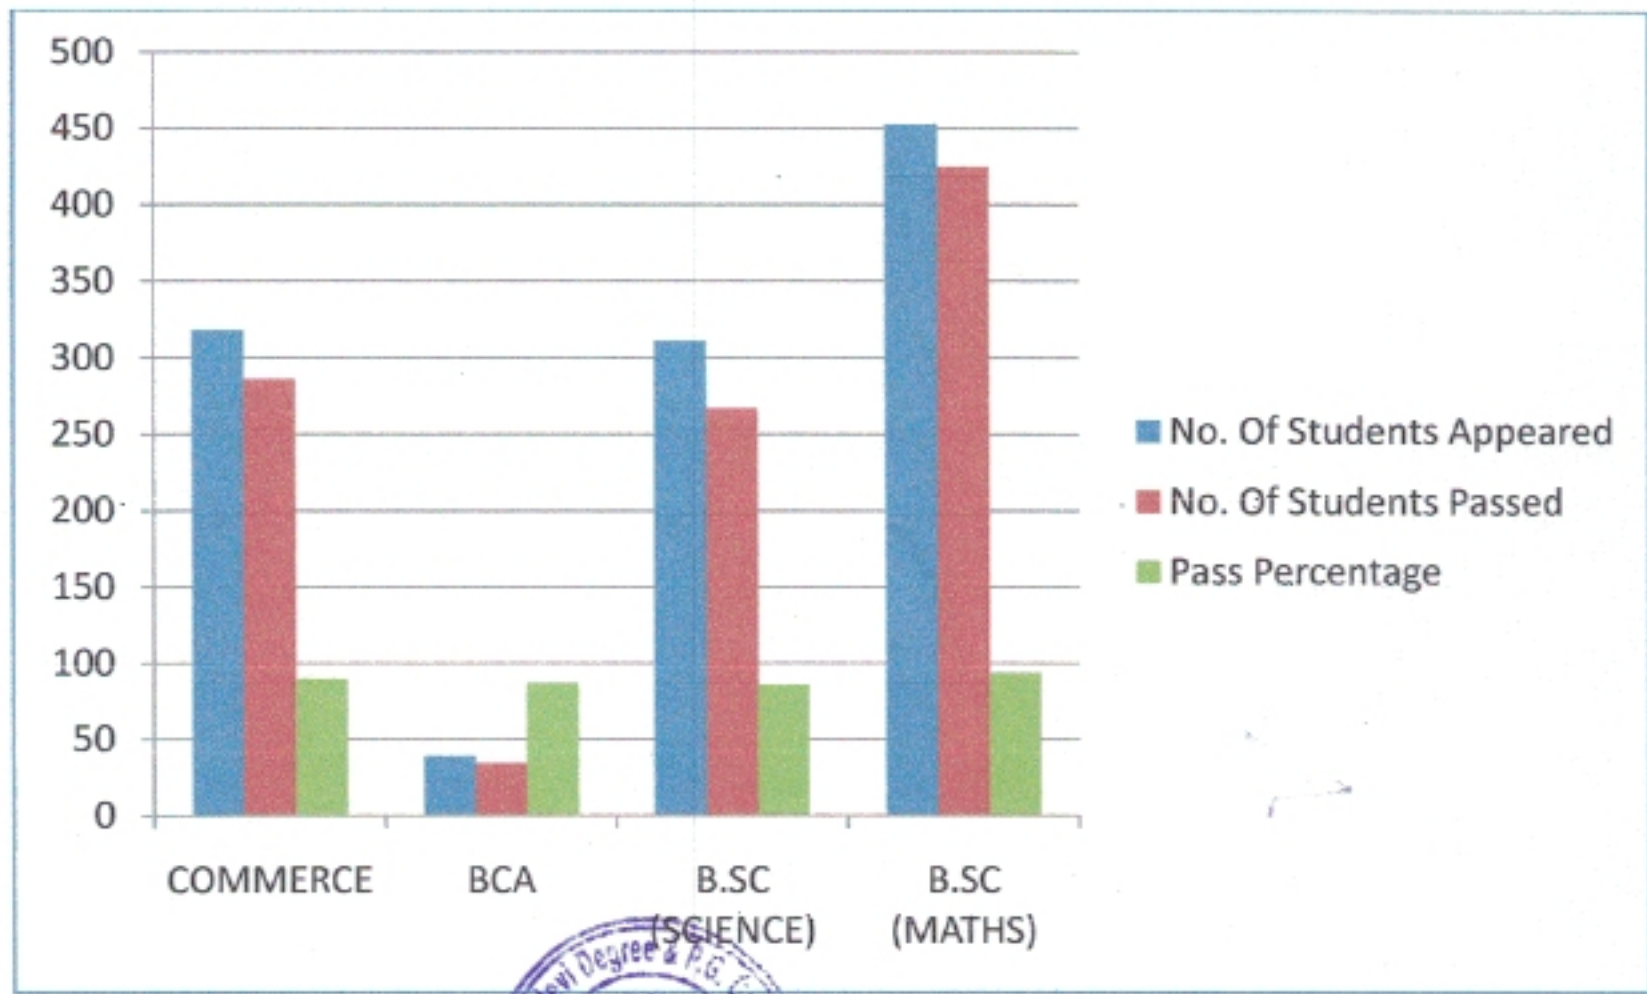

**KAKATIYA UNIVERSITY RESULT ANALYSIS**  
**UG 2020 - 2021**

COURSE III YR	No. Of Students Appeared	No. Of Students Passed	Pass Percentage
COMMERCE	318	286	89.93710692
BCA	39	34	87.17948718
B.SC (Science group)	311	267	85.85209003
B.SC (Maths group)	453	425	93.81898455